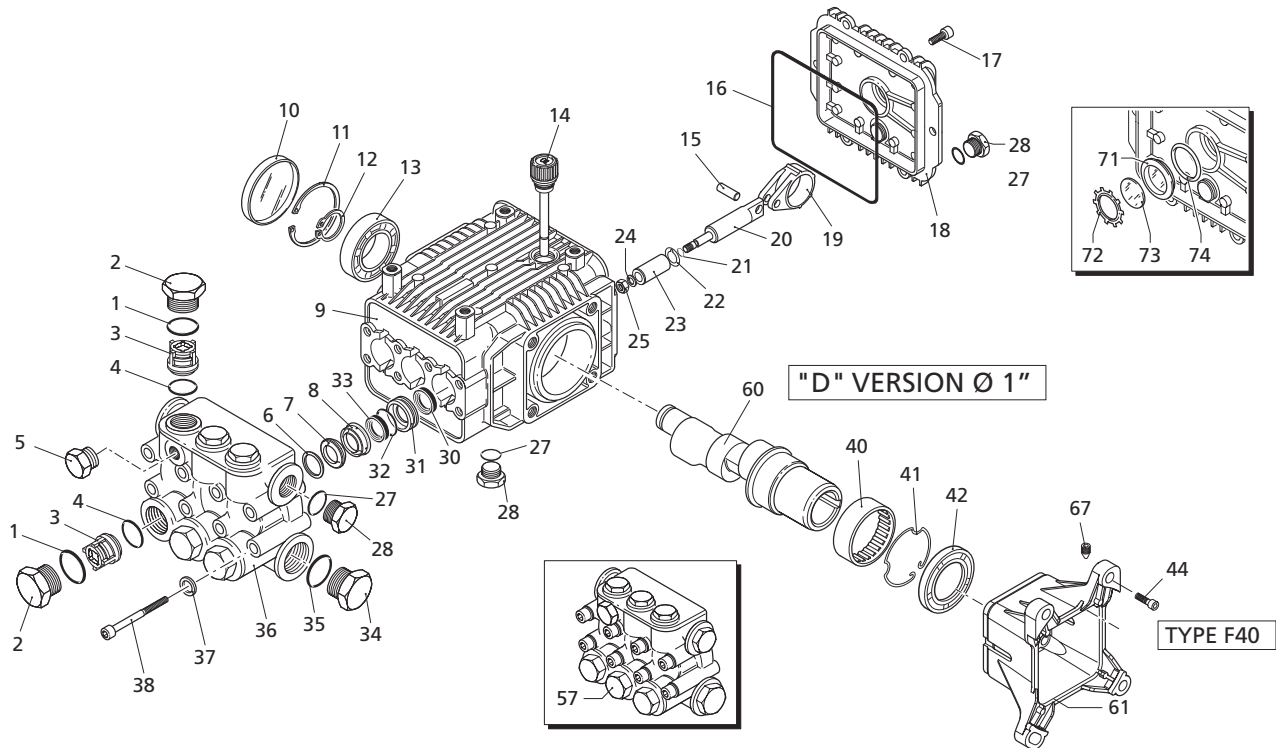

XMV - 3400 RPM Schematic - Parts and Kits

Repair Kits

Special Parts / Kits

Code	Description	Qty
2776	Viton water seals $\phi 15$	1
2817	Kit for up to 180° F $\phi 15$ High Temp	1
42212	Kit for up to 180° F $\phi 15$ High Temp	1

Pos	Code	Description	Qty	Pos	Code	Description	Qty
1	960160	O-Ring $\phi 17.86 \times 2.62$	6	40	1321190	Bearing	1
2	1269657	Valve cap	(442 in/lbs) 6	41	1321080	Snap ring	1
3	1260162T	Valve Cap 1/4" threaded	(442 in/lbs) 1	42	480671	Oil seal	1
4	1269050	Complete valve	6	44	180030	Bolt M8x20	4
5	880833	O-Ring $\phi 15.54 \times 2.62$	6	57	1789209	Complete pump head	1
6	620301	Plug 1/8" G	1	1780340	Hollow shaft $\phi 1"$	$\circ 1$	
7	1780130	Support ring	3	1780920	Hollow shaft $\phi 1"$	$\Delta 1$	
8	1260130	High pressure packing	3	1780330	Hollow shaft $\phi 1"$	$\blacksquare 1$	
9	1780090	Piston guide	3	61	2760290	Gas engine flange	1
10	1780010	Pump body	1	62	1780430	Bushing	1
11	1266740	Cap	1	67	820440	Set screw	1
12	1260790	Clipring $\phi 152$	1	71	1260250	Oil sight glass	1
13	1780550	Snap ring	1	72	1260430	Snap ring	1
14	1780490	Bearing	1	73	1780690	Contrast disc	1
15	880130	Oil cap	1	74	1140450	O-Ring $\phi 20.24 \times 2.62$	1
16	1780050	Piston pin	3		AR64516	Oil	1
17	1780510	O-Ring	1			<i>OIL CAPACITY - 14.6 OZ</i>	
18	1200430	Bolt M6x16	(89 in/lbs) 6				
19	1789010	Complete cover	1				
20	1780710	Con rod - Bronze	3				
21	1780060	Guiding piston	3				
22	480480	O-Ring $\phi 4.48 \times 1.78$	3				
23	1260091	Washer (slinger)	3				
24	1780070	Plunger	3				
25	1260100	Piston washer	3				
26	1260110	Nut M8	(106 in/lbs) 3				
27	740290	O-Ring $\phi 14 \times 1.78$	3				
28	1980740	Plug 3/8" G	3				
29	1260460	Oil seal	3				
30	1780100	Rear piston guide	3				
31	770260	O-Ring $\phi 23.52 \times 1.78$	3				
32	1260440	Low pressure seal	3				
33	820361	Plug 1/2" G - Brass	1				
34	180101	O-Ring $\phi 17.5 \times 2$	1				
35	1781060	Pump head - Brass	1				
36	1381550	Washer	8				
37	1322730	Head bolt M6x60	(133 in/lbs) 8				