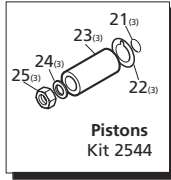

XMV - 3400 RPM Schematic - Parts and Kits

Repair Kits

Special Parts / Kits

Code	Description	Qty
2776	Viton water seals $\phi 15$	1
2817	Kit for up to 180° F $\phi 15$ High Temp	1
42212	Kit for up to 180° F $\phi 15$ High Temp	1

Pos	Code	Description	Qty	Pos	Code	Description	Qty
1	960160	O-Ring $\phi 17.86 \times 2.62$	6	40	1321190	Bearing	1
2	1269657	Valve cap	(442 in/lbs) 6	41	1321080	Snap ring	1
3	1260162T	Valve Cap 1/4" threaded	(442 in/lbs) 1	42	480671	Oil seal	1
4	1269050	Complete valve	6	44	180030	Bolt M8x20	4
5	880833	O-Ring $\phi 15.54 \times 2.62$	6	57	1789209	Complete pump head	1
6	620301	Plug 1/8" G	1	1780340	Hollow shaft $\phi 1"$	$\circ 1$	
7	1780130	Support ring	3	1780920	Hollow shaft $\phi 1"$	$\Delta 1$	
8	1260130	High pressure packing	3	1780330	Hollow shaft $\phi 1"$	$\blacksquare 1$	
9	1780090	Piston guide	3	61	2760290	Gas engine flange	1
10	1780010	Pump body	1	62	1780430	Bushing	1
11	1266740	Cap	1	67	820440	Set screw	1
12	1260790	Clipring $\phi 152$	1	71	1260250	Oil sight glass	1
13	1780550	Snap ring	1	72	1260430	Snap ring	1
14	1780490	Bearing	1	73	1780690	Contrast disc	1
15	880130	Oil cap	1	74	1140450	O-Ring $\phi 20.24 \times 2.62$	1
16	1780050	Piston pin	3		AR64516	Oil	1
17	1780510	O-Ring	1			<i>OIL CAPACITY - 14.6 OZ</i>	
18	1200430	Bolt M6x16	(89 in/lbs) 6				
19	1789010	Complete cover	1				
20	1780710	Con rod - Bronze	3				
21	1780060	Guiding piston	3				
22	480480	O-Ring $\phi 4.48 \times 1.78$	3				
23	1260091	Washer (slinger)	3				
24	1780070	Plunger	3				
25	1260100	Piston washer	3				
26	1260110	Nut M8	(106 in/lbs) 3				
27	740290	O-Ring $\phi 14 \times 1.78$	3				
28	1980740	Plug 3/8" G	3				
29	1260460	Oil seal	3				
30	1780100	Rear piston guide	3				
31	770260	O-Ring $\phi 23.52 \times 1.78$	3				
32	1260440	Low pressure seal	3				
33	820361	Plug 1/2" G - Brass	1				
34	180101	O-Ring $\phi 17.5 \times 2$	1				
35	1781060	Pump head - Brass	1				
36	1381550	Washer	8				
37	1322730	Head bolt M6x60	(133 in/lbs) 8				