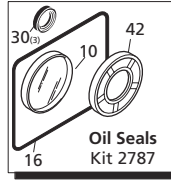

XMV - 3400 RPM Schematic - Parts and Kits

Repair Kits

Special Parts / Kits

Code	Description	Qty
2776	Viton water seals $\phi 15$	1
2817	Kit for up to 180° F $\phi 15$ High Temp	1
42212	Kit for up to 180° F $\phi 15$ High Temp	1

Pos	Code	Description	Qty	Pos	Code	Description	Qty
1	960160	O-Ring $\phi 17.86 \times 2.62$	6	40	1321190	Bearing	1
2	1269657	Valve cap	(442 in/lbs) 6	41	1321080	Snap ring	1
3	1260162T	Valve Cap 1/4" threaded	(442 in/lbs) 1	42	480671	Oil seal	1
4	1269050	Complete valve	6	44	180030	Bolt M8x20	4
5	880833	O-Ring $\phi 15.54 \times 2.62$	6	57	1789209	Complete pump head	1
6	620301	Plug 1/8" G	1	1780340	Hollow shaft $\phi 1"$	$\circ 1$	
7	1780130	Support ring	3	1780920	Hollow shaft $\phi 1"$	$\Delta 1$	
8	1260130	High pressure packing	3	1780330	Hollow shaft $\phi 1"$	$\blacksquare 1$	
9	1780090	Piston guide	3	61	2760290	Gas engine flange	1
10	1780010	Pump body	1	62	1780430	Bushing	1
11	1266740	Cap	1	67	820440	Set screw	1
12	1260790	Clipring $\phi 152$	1	71	1260250	Oil sight glass	1
13	1780550	Snap ring	1	72	1260430	Snap ring	1
14	1780490	Bearing	1	73	1780690	Contrast disc	1
15	880130	Oil cap	1	74	1140450	O-Ring $\phi 20.24 \times 2.62$	1
16	1780050	Piston pin	3		AR64516	Oil	1
17	1780510	O-Ring	1			<i>OIL CAPACITY - 14.6 OZ</i>	
18	1200430	Bolt M6x16	(89 in/lbs) 6				
19	1789010	Complete cover	1				
20	1780710	Con rod - Bronze	3				
21	1780060	Guiding piston	3				
22	480480	O-Ring $\phi 4.48 \times 1.78$	3				
23	1260091	Washer (slinger)	3				
24	1780070	Plunger	3				
25	1260100	Piston washer	3				
26	1260110	Nut M8	(106 in/lbs) 3				
27	740290	O-Ring $\phi 14 \times 1.78$	3				
28	1980740	Plug 3/8" G	3				
29	1260460	Oil seal	3				
30	1780100	Rear piston guide	3				
31	770260	O-Ring $\phi 23.52 \times 1.78$	3				
32	1260440	Low pressure seal	3				
33	820361	Plug 1/2" G - Brass	1				
34	180101	O-Ring $\phi 17.5 \times 2$	1				
35	1781060	Pump head - Brass	1				
36	1381550	Washer	8				
37	1322730	Head bolt M6x60	(133 in/lbs) 8				