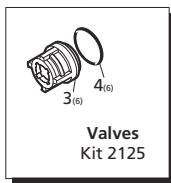

Special Parts / Kits

Code	Description	Qty
2776	Viton water seals ø15	1
2777	Viton water seals ø18	1
2817	Kit for up to 180°F ø15 High Temp	1
42212	Kit for up to 180°F ø15 High Temp	1

Pos	Code	Description	Qty	Pos	Code	Description	Qty
1	960160	O-Ring ø17.86x2.62	6	33	1260440	Low pressure seal ø15 3	3
2	1269657	Valve cap	(442 in/lbs) 6	34	1260450	Low pressure seal ø18 3	3
3	1260162T	Valve cap 1/4" threaded	(442 in/lbs) 1	35	820361	Plug 1/2" G	1
4	1269050	Complete valve	6	36	180101	O-Ring ø17.5x2	1
5	880830	O-Ring ø15.54x2.62	6	37	1780020	Pump head	1
6	620301	Plug 1/8" G	1	38	1381550	Washer	8
7	1780130	Support ring ø15 3	3	39	1322730	Head bolt M6x60 (133 in/lbs) 8	8
8	1780140	Support ring ø18 3	3	40	1321190	Bearing	1
9	1260130	High pressure packing ø15 3	3	41	1321080	Snap ring	1
10	1260220	High pressure packing ø18 3	3	42	480671	Oil seal	1
11	1780090	Piston guide ø15 3	3	45	1780290	Hollow shaft ø1-1/8" ▲ 1	1
12	1780110	Piston guide ø18 3	3	46	1780300	Hollow shaft ø1-1/8" ○ 1	1
13	1780010	Pump body	1	47	1780950	Hollow shaft ø1-1/8" ● 1	1
14	1266740	Cap	1	48	1380520	Key	1
15	880130	Vented oil cap	1	49	1260750	Seal	1
16	1780050	Piston pin	3	50	1789201	Complete pump head ○▲ 1	1
17	1780510	O-Ring	1	51	1789202	Complete pump head ● 1	1
18	1200430	Bolt M6x16 (89 in/lbs) 6	6	52	1591	Motor Flange	1
19	1789010	Crankcase cover	1	53	180030	Bolt M8x20	4
20	1780710	Con rod - Bronze	3	54	1260250	Oil sight glass	1
21	1780060	Guiding piston	3	55	1260430	Snap ring	1
22	480480	O-Ring ø4.48x1.78	3	56	1780690	Contrast disc	1
23	1260091	Washer (slinger)	3	57	1140450	O-Ring ø20.24x2.62	1
24	1780070	Plunger ø15 ○▲ 3	3		AR64516	Oil	1
25	1780080	Plunger ø18 ● 3	3			<i>OIL CAPACITY - 14.6 OZ</i>	
26	1260100	Piston washer	3				
27	1260110	Nut M8 (106 in/lbs) 3	3				
28	740290	O-Ring ø14x1.78	3				
29	1980740	Plug 3/8" G	3				
30	1260460	Oil seal	3				
31	1780100	Rear piston guide ø15 ○▲ 3	3				
32	1780120	Rear piston guide ø18 ● 3	3				
33	770260	O-Ring ø23.52x1.78	3				

Legend

ø 15	ø 15	ø 18
For ○	For ▲	For ●
SXMA3G30	SXMA3.5G30	SXMA4G30
SXMA3G35