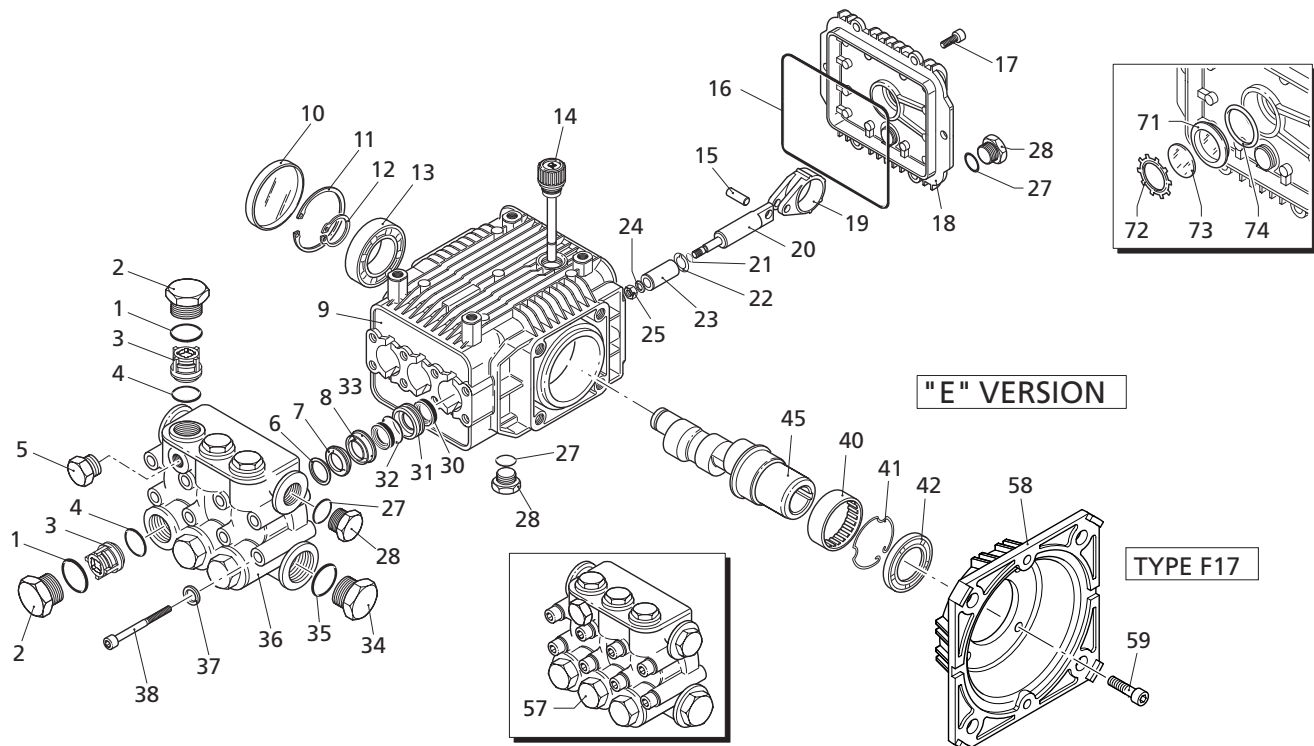

SXMA 1750 RPM - Parts & Kits

Repair Kits

Special Parts / Kits

Code	Description	Qty
2776	Viton water seals ø15	1
2777	Viton water seals ø18	1
2817	Kit for up to 180°F ø15 High Temp	1
42212	Kit for up to 180°F ø15 High Temp	1

Pos	Code	Description	Qty	Pos	Code	Description	Qty
1	960160	O-Ring ø17.86x2.62	6	33	1260440	Low pressure seal ø15 3	3
2	1269657	Valve cap	(442 in/lbs) 6	34	1260450	Low pressure seal ø18 3	3
3	1260162T	Valve cap 1/4" threaded	(442 in/lbs) 1	35	820361	Plug 1/2" G	1
4	1269050	Complete valve	6	36	180101	O-Ring ø17.5x2	1
5	880830	O-Ring ø15.54x2.62	6	37	1780020	Pump head	1
6	620301	Plug 1/8" G	1	38	1381550	Washer	8
7	1780130	Support ring ø15 3	3	39	1322730	Head bolt M6x60 (133 in/lbs) 8	8
8	1780140	Support ring ø18 3	3	40	1321190	Bearing	1
9	1260130	High pressure packing ø15 3	3	41	1321080	Snap ring	1
10	1260220	High pressure packing ø18 3	3	42	480671	Oil seal	1
11	1780090	Piston guide ø15 3	3	45	1780290	Hollow shaft ø1-1/8" ▲ 1	1
12	1780110	Piston guide ø18 3	3	46	1780300	Hollow shaft ø1-1/8" ○ 1	1
13	1780010	Pump body	1	47	1780950	Hollow shaft ø1-1/8" ● 1	1
14	1266740	Cap	1	48	1380520	Key	1
15	880130	Vented oil cap	1	49	1260750	Seal	1
16	1780050	Piston pin	3	50	1789201	Complete pump head ○▲ 1	1
17	1780510	O-Ring	1	51	1789202	Complete pump head ● 1	1
18	1200430	Bolt M6x16 (89 in/lbs) 6	6	52	1591	Motor Flange	1
19	1789010	Crankcase cover	1	53	180030	Bolt M8x20	4
20	1780710	Con rod - Bronze	3	54	1260250	Oil sight glass	1
21	1780060	Guiding piston	3	55	1260430	Snap ring	1
22	480480	O-Ring ø4.48x1.78	3	56	1780690	Contrast disc	1
23	1260091	Washer (slinger)	3	57	1140450	O-Ring ø20.24x2.62	1
24	1780070	Plunger ø15 ○▲ 3	3		AR64516	Oil	1
25	1780080	Plunger ø18 ● 3	3			<i>OIL CAPACITY - 14.6 OZ</i>	
26	1260100	Piston washer	3				
27	1260110	Nut M8 (106 in/lbs) 3	3				
28	740290	O-Ring ø14x1.78	3				
29	1980740	Plug 3/8" G	3				
30	1260460	Oil seal	3				
31	1780100	Rear piston guide ø15 ○▲ 3	3				
32	1780120	Rear piston guide ø18 ● 3	3				
33	770260	O-Ring ø23.52x1.78	3				

Legend

ø 15	ø 15	ø 18
For ○	For ▲	For ●
SXMA3G30	SXMA3.5G30	SXMA4G30
SXMA3G35