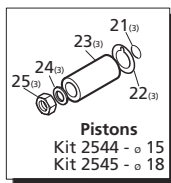

Special Parts / Kits

Code	Description	Qty
2776	Viton water seals ø15	1
2777	Viton water seals ø18	1
2817	Kit for up to 180°F ø15 High Temp	1
42212	Kit for up to 180°F ø15 High Temp	1

Pos	Code	Description	Qty	Pos	Code	Description	Qty
1	960160	O-Ring ø17.86x2.62	6	33	1260440	Low pressure seal ø15 3	3
2	1269657	Valve cap	(442 in/lbs) 6	34	1260450	Low pressure seal ø18 3	3
3	1260162T	Valve cap 1/4" threaded	(442 in/lbs) 1	35	820361	Plug 1/2" G	1
4	1269050	Complete valve	6	36	180101	O-Ring ø17.5x2	1
5	880830	O-Ring ø15.54x2.62	6	37	1780020	Pump head	1
6	620301	Plug 1/8" G	1	38	1381550	Washer	8
7	1780130	Support ring ø15 3	3	39	1322730	Head bolt M6x60 (133 in/lbs) 8	8
8	1780140	Support ring ø18 3	3	40	1321190	Bearing	1
9	1260130	High pressure packing ø15 3	3	41	1321080	Snap ring	1
10	1260220	High pressure packing ø18 3	3	42	480671	Oil seal	1
11	1780090	Piston guide ø15 3	3	45	1780290	Hollow shaft ø1-1/8" ▲ 1	1
12	1780110	Piston guide ø18 3	3	46	1780300	Hollow shaft ø1-1/8" ○ 1	1
13	1780010	Pump body	1	47	1780950	Hollow shaft ø1-1/8" ● 1	1
14	1266740	Cap	1	48	1380520	Key	1
15	880130	Vented oil cap	1	49	1260750	Seal	1
16	1780050	Piston pin	3	50	1789201	Complete pump head ○▲ 1	1
17	1780510	O-Ring	1	51	1789202	Complete pump head ● 1	1
18	1200430	Bolt M6x16 (89 in/lbs) 6	6	52	1591	Motor Flange	1
19	1789010	Crankcase cover	1	53	180030	Bolt M8x20	4
20	1780710	Con rod - Bronze	3	54	1260250	Oil sight glass	1
21	1780060	Guiding piston	3	55	1260430	Snap ring	1
22	480480	O-Ring ø4.48x1.78	3	56	1780690	Contrast disc	1
23	1260091	Washer (slinger)	3	57	1140450	O-Ring ø20.24x2.62	1
24	1780070	Plunger ø15 ○▲ 3	3		AR64516	Oil	1
25	1780080	Plunger ø18 ● 3	3			<i>OIL CAPACITY - 14.6 OZ</i>	
26	1260100	Piston washer	3				
27	1260110	Nut M8 (106 in/lbs) 3	3				
28	740290	O-Ring ø14x1.78	3				
29	1980740	Plug 3/8" G	3				
30	1260460	Oil seal	3				
31	1780100	Rear piston guide ø15 ○▲ 3	3				
32	1780120	Rear piston guide ø18 ● 3	3				
33	770260	O-Ring ø23.52x1.78	3				

Legend

ø 15	ø 15	ø 18
For ○	For ▲	For ●
SXMA3G30	SXMA3.5G30	SXMA4G30
SXMA3G35