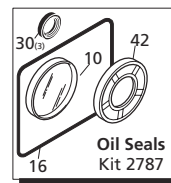

Special Parts / Kits

Code	Description	Qty
2776	Viton water seals ø15	1
2777	Viton water seals ø18	1
2817	Kit for up to 180°F ø15 High Temp	1
42212	Kit for up to 180°F ø15 High Temp	1

Pos	Code	Description	Qty	Pos	Code	Description	Qty
1	960160	O-Ring ø17.86x2.62	6	33	1260440	Low pressure seal ø15 3	3
2	1269657	Valve cap	(442 in/lbs) 6	34	1260450	Low pressure seal ø18 3	3
3	1260162T	Valve cap 1/4" threaded	(442 in/lbs) 1	35	820361	Plug 1/2" G	1
4	1269050	Complete valve	6	36	180101	O-Ring ø17.5x2	1
5	880830	O-Ring ø15.54x2.62	6	37	1780020	Pump head	1
6	620301	Plug 1/8" G	1	38	1381550	Washer	8
7	1780130	Support ring ø15 3	3	39	1322730	Head bolt M6x60 (133 in/lbs) 8	8
8	1780140	Support ring ø18 3	3	40	1321190	Bearing	1
9	1260130	High pressure packing ø15 3	3	41	1321080	Snap ring	1
10	1260220	High pressure packing ø18 3	3	42	480671	Oil seal	1
11	1780090	Piston guide ø15 3	3	45	1780290	Hollow shaft ø1-1/8" ▲ 1	1
12	1780110	Piston guide ø18 3	3	46	1780300	Hollow shaft ø1-1/8" ○ 1	1
13	1780010	Pump body	1	47	1780950	Hollow shaft ø1-1/8" ● 1	1
14	1266740	Cap	1	48	1380520	Key	1
15	880130	Vented oil cap	1	49	1260750	Seal	1
16	1780050	Piston pin	3	50	1789201	Complete pump head ○▲ 1	1
17	1780510	O-Ring	1	51	1789202	Complete pump head ● 1	1
18	1200430	Bolt M6x16 (89 in/lbs) 6	6	52	1591	Motor Flange	1
19	1789010	Crankcase cover	1	53	180030	Bolt M8x20	4
20	1780710	Con rod - Bronze	3	54	1260250	Oil sight glass	1
21	1780060	Guiding piston	3	55	1260430	Snap ring	1
22	480480	O-Ring ø4.48x1.78	3	56	1780690	Contrast disc	1
23	1260091	Washer (slinger)	3	57	1140450	O-Ring ø20.24x2.62	1
24	1780070	Plunger ø15 ○▲ 3	3		AR64516	Oil	1
25	1780080	Plunger ø18 ● 3	3			<i>OIL CAPACITY - 14.6 OZ</i>	
26	1260100	Piston washer	3				
27	1260110	Nut M8 (106 in/lbs) 3	3				
28	740290	O-Ring ø14x1.78	3				
29	1980740	Plug 3/8" G	3				
30	1260460	Oil seal	3				
31	1780100	Rear piston guide ø15 ○▲ 3	3				
32	1780120	Rear piston guide ø18 ● 3	3				
33	770260	O-Ring ø23.52x1.78	3				

Legend

ø 15	ø 15	ø 18
For ○	For ▲	For ●
SXMA3G30	SXMA3.5G30	SXMA4G30
SXMA3G35