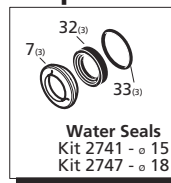

Special Parts / Kits

Code	Description	Qty
2776	Viton water seals ø15	1
2777	Viton water seals ø18	1
2817	Kit for up to 180°F ø15 High Temp	1
42212	Kit for up to 180°F ø15 High Temp	1

Pos	Code	Description	Qty	Pos	Code	Description	Qty
1	960160	O-Ring ø17.86x2.62	6	33	1260440	Low pressure seal ø15 3	3
2	1269657	Valve cap	(442 in/lbs) 6	34	1260450	Low pressure seal ø18 3	3
3	1260162T	Valve cap 1/4" threaded	(442 in/lbs) 1	35	820361	Plug 1/2" G	1
4	1269050	Complete valve	6	36	180101	O-Ring ø17.5x2	1
5	880830	O-Ring ø15.54x2.62	6	37	1780020	Pump head	1
6	620301	Plug 1/8" G	1	38	1381550	Washer	8
7	1780130	Support ring ø15 3	3	39	1322730	Head bolt M6x60 (133 in/lbs) 8	8
8	1780140	Support ring ø18 3	3	40	1321190	Bearing	1
9	1260130	High pressure packing ø15 3	3	41	1321080	Snap ring	1
10	1260220	High pressure packing ø18 3	3	42	480671	Oil seal	1
11	1780090	Piston guide ø15 3	3	45	1780290	Hollow shaft ø1-1/8" ▲ 1	1
12	1780110	Piston guide ø18 3	3	46	1780300	Hollow shaft ø1-1/8" ○ 1	1
13	1780010	Pump body	1	47	1780950	Hollow shaft ø1-1/8" ● 1	1
14	1266740	Cap	1	48	1380520	Key	1
15	880130	Vented oil cap	1	49	1260750	Seal	1
16	1780050	Piston pin	3	50	1789201	Complete pump head ○▲ 1	1
17	1780510	O-Ring	1	51	1789202	Complete pump head ● 1	1
18	1200430	Bolt M6x16 (89 in/lbs) 6	6	52	1591	Motor Flange	1
19	1789010	Crankcase cover	1	53	180030	Bolt M8x20	4
20	1780710	Con rod - Bronze	3	54	1260250	Oil sight glass	1
21	1780060	Guiding piston	3	55	1260430	Snap ring	1
22	480480	O-Ring ø4.48x1.78	3	56	1780690	Contrast disc	1
23	1260091	Washer (slinger)	3	57	1140450	O-Ring ø20.24x2.62	1
24	1780070	Plunger ø15 ○▲ 3	3		AR64516	Oil	1
25	1780080	Plunger ø18 ● 3	3			<i>OIL CAPACITY - 14.6 OZ</i>	
26	1260100	Piston washer	3				
27	1260110	Nut M8 (106 in/lbs) 3	3				
28	740290	O-Ring ø14x1.78	3				
29	1980740	Plug 3/8" G	3				
30	1260460	Oil seal	3				
31	1780100	Rear piston guide ø15 ○▲ 3	3				
32	1780120	Rear piston guide ø18 ● 3	3				
33	770260	O-Ring ø23.52x1.78	3				

Legend

ø 15	ø 15	ø 18
For ○	For ▲	For ●
SXMA3G30	SXMA3.5G30	SXMA4G30
SXMA3G35