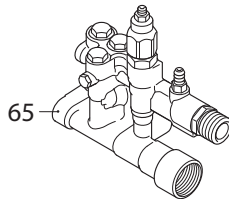

SRMV - 3400 RPM

Dual Water Seal Pump

EZ Start

Complete Pump Head

SRMV - 3400 RPM Parts & Kits

Pos	Code	Description	Qty	Note
1	380410	Head Bolt M8x40 (221 in/lbs)	3	○ ●
	800220	Head Bolt M8x45 (221 in/lbs)	3	▽
2	2841740	Blank Head Alum.	1	○
	2841741	Blank Head Alum.	1	●
	2841411	Blank Head Alum.	1	▽
3	2840830	EZ Start Screw (89 in/lbs)	1	
4	600180	O-Ring Ø7.66x1.78	1	
5	2849606	Valve Cap Alum. w/O-ring, (221 in/lbs)	3	○
	2841250	Valve Cap Alum., (221 in/lbs)	3	▽ ●
6	740290	O-Ring Ø14x1.78	1	
7	2849053	Complete Valve Brass seat	6	○
	2849052	Complete Valve Steel Seat	6	▽ ●
8	1470210	O-Ring Ø9x1	1	
9	2841080	Unloader Seat	1	
10	2840760	Unloader Jet (27 in/lbs)	1	
11	820510	O-Ring Ø10.82x1.78	1	
12	2840750	Unloader Piston Guide (177 in/lbs)	1	
13	2760210	Fiber Ring	1	
14	660190	O-Ring Ø6.07x1.78	1	
15	2260100	O-Ring Ø6.02x2.62	1	
16	2841140	Unloader Piston	1	▽
	2760400	Unloader Piston	1	○ ●
17	1060120	Unloader Nut M6	1	
18	392840	Set Screw M6x16	1	
19	2760480	Unloader Barrel	1	
20	1980220	Spring Plate	2	
21	2760410	Unloader Spring	1	
22	2200141	Water Seal	3	○ ●
	2200141	Water Seal	6	▽
23	2840561	Bushing Ø12 (Plastic)	3	○
	2841810	Bushing (Brass)	3	●
24	1683500	Oil Seal	3	
25	2840230	Pump Body	1	
26	480560	O-Ring Ø6.75x1.78	1	
27	2840710	Oil	1	
28	480480	O-Ring Ø4.48x1.78	1	
29	3700240	Hose Barb Ø8 (35 in/lbs)	1	
30	1250280	Ball	1	
31	1560520	Spring	1	
32	1460431	O-Ring Ø4x2.5	1	
33	3700220	Jet	1	
34	3700210	Spring	1	
35	800560	O-Ring Ø8.73x1.78	2	
36	3700200	Shutter	1	
37	2841220	Inlet Fitting 3/4" NH (Plastic)	1	
38	2841230	Fitting Alum. (221 in/lbs)	1	
39	7369	Filter	1	
40	2841120	Outlet Fitting Alum. (221 in/lbs)	1	
41	2840060	Spring	3	
42	2840040	Piston Ø12	3	○ ●
	2840530	Piston Ø12	3	▽
43	2840050	Piston Lock	3	