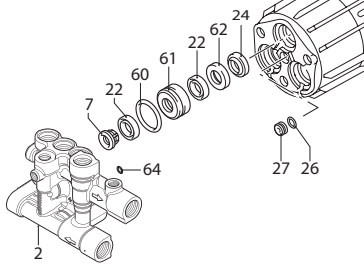

SRMV - 3400 RPM

Dual Water Seal Pump

EZ Start

Complete Pump Head

SRMV - 3400 RPM Parts & Kits

Pos	Code	Description	Qty	Note
1	380410	Head Bolt M8x40 (221 in/lbs)	3	○ ●
	800220	Head Bolt M8x45 (221 in/lbs)	3	▽
2	2841740	Blank Head Alum.	1	○
	2841741	Blank Head Alum.	1	●
	2841411	Blank Head Alum.	1	▽
3	2840830	EZ Start Screw (89 in/lbs)	1	
4	600180	O-Ring Ø7.66x1.78	1	
5	2849606	Valve Cap Alum. w/O-ring, (221 in/lbs)	3	○
	2841250	Valve Cap Alum., (221 in/lbs)	3	▽ ●
6	740290	O-Ring Ø14x1.78	1	
7	2849053	Complete Valve Brass seat	6	○
	2849052	Complete Valve Steel Seat	6	▽ ●
8	1470210	O-Ring Ø9x1	1	
9	2841080	Unloader Seat	1	
10	2840760	Unloader Jet (27 in/lbs)	1	
11	820510	O-Ring Ø10.82x1.78	1	
12	2840750	Unloader Piston Guide (177 in/lbs)	1	
13	2760210	Fiber Ring	1	
14	660190	O-Ring Ø6.07x1.78	1	
15	2260100	O-Ring Ø6.02x2.62	1	
16	2841140	Unloader Piston	1	▽
	2760400	Unloader Piston	1	○ ●
17	1060120	Unloader Nut M6	1	
18	392840	Set Screw M6x16	1	
19	2760480	Unloader Barrel	1	
20	1980220	Spring Plate	2	
21	2760410	Unloader Spring	1	
22	2200141	Water Seal	3	○ ●
	2200141	Water Seal	6	▽
23	2840561	Bushing Ø12 (Plastic)	3	○
	2841810	Bushing (Brass)	3	●
24	1683500	Oil Seal	3	
25	2840230	Pump Body	1	
26	480560	O-Ring Ø6.75x1.78	1	
27	2840710	Oil	1	
28	480480	O-Ring Ø4.48x1.78	1	
29	3700240	Hose Barb Ø8 (35 in/lbs)	1	
30	1250280	Ball	1	
31	1560520	Spring	1	
32	1460431	O-Ring Ø4x2.5	1	
33	3700220	Jet	1	
34	3700210	Spring	1	
35	800560	O-Ring Ø8.73x1.78	2	
36	3700200	Shutter	1	
37	2841220	Inlet Fitting 3/4" NH (Plastic)	1	
38	2841230	Fitting Alum. (221 in/lbs)	1	
39	7369	Filter	1	
40	2841120	Outlet Fitting Alum. (221 in/lbs)	1	
41	2840060	Spring	3	
42	2840040	Piston Ø12	3	○ ●
	2840530	Piston Ø12	3	▽
43	2840050	Piston Lock	3	