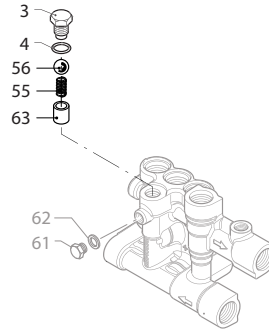

SRMV - 3400 RPM

Dual Water Seal Pump

EZ Start

Complete Pump Head

SRMV - 3400 RPM Parts & Kits

Pos	Code	Description	Qty	Note
1	380410	Head Bolt M8x40 (221 in/lbs)	3	○ ●
	800220	Head Bolt M8x45 (221 in/lbs)	3	▽
2	2841740	Blank Head Alum.	1	○
	2841741	Blank Head Alum.	1	●
	2841411	Blank Head Alum.	1	▽
3	2840830	EZ Start Screw (89 in/lbs)	1	
4	600180	O-Ring Ø7.66x1.78	1	
5	2849606	Valve Cap Alum. w/O-ring, (221 in/lbs)	3	○
	2841250	Valve Cap Alum., (221 in/lbs)	3	▽ ●
6	740290	O-Ring Ø14x1.78	1	
7	2849053	Complete Valve Brass seat	6	○
	2849052	Complete Valve Steel Seat	6	▽ ●
8	1470210	O-Ring Ø9x1	1	
9	2841080	Unloader Seat	1	
10	2840760	Unloader Jet (27 in/lbs)	1	
11	820510	O-Ring Ø10.82x1.78	1	
12	2840750	Unloader Piston Guide (177 in/lbs)	1	
13	2760210	Fiber Ring	1	
14	660190	O-Ring Ø6.07x1.78	1	
15	2260100	O-Ring Ø6.02x2.62	1	
16	2841140	Unloader Piston	1	▽
	2760400	Unloader Piston	1	○ ●
17	1060120	Unloader Nut M6	1	
18	392840	Set Screw M6x16	1	
19	2760480	Unloader Barrel	1	
20	1980220	Spring Plate	2	
21	2760410	Unloader Spring	1	
22	2200141	Water Seal	3	○ ●
	2200141	Water Seal	6	▽
23	2840561	Bushing Ø12 (Plastic)	3	○
	2841810	Bushing (Brass)	3	●
24	1683500	Oil Seal	3	
25	2840230	Pump Body	1	
26	480560	O-Ring Ø6.75x1.78	1	
27	2840710	Oil	1	
28	480480	O-Ring Ø4.48x1.78	1	
29	3700240	Hose Barb Ø8 (35 in/lbs)	1	
30	1250280	Ball	1	
31	1560520	Spring	1	
32	1460431	O-Ring Ø4x2.5	1	
33	3700220	Jet	1	
34	3700210	Spring	1	
35	800560	O-Ring Ø8.73x1.78	2	
36	3700200	Shutter	1	
37	2841220	Inlet Fitting 3/4" NH (Plastic)	1	
38	2841230	Fitting Alum. (221 in/lbs)	1	
39	7369	Filter	1	
40	2841120	Outlet Fitting Alum. (221 in/lbs)	1	
41	2840060	Spring	3	
42	2840040	Piston Ø12	3	○ ●
	2840530	Piston Ø12	3	▽
43	2840050	Piston Lock	3	