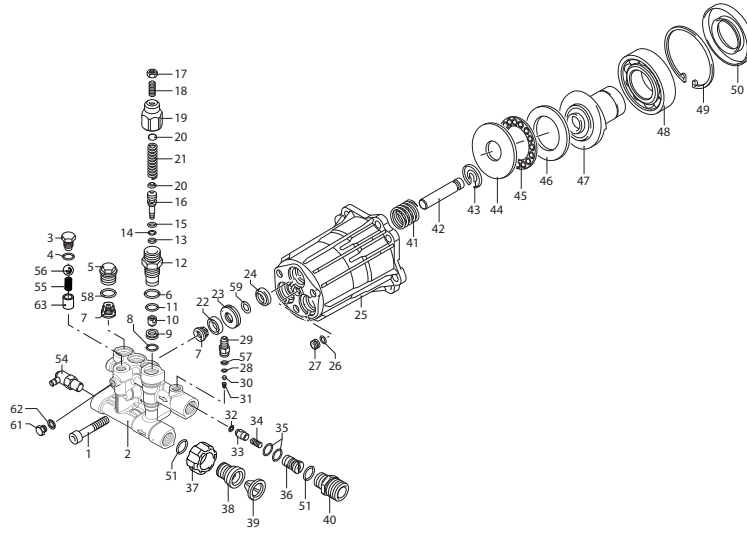

SRMV - 3400 RPM

Dual Water Seal Pump

EZ Start

Complete Pump Head

SRMV - 3400 RPM Parts & Kits

Pos	Code	Description	Qty	Note
1	380410	Head Bolt M8x40 (221 in/lbs)	3	○ ●
	800220	Head Bolt M8x45 (221 in/lbs)	3	▽
2	2841740	Blank Head Alum.	1	○
	2841741	Blank Head Alum.	1	●
	2841411	Blank Head Alum.	1	▽
3	2840830	EZ Start Screw (89 in/lbs)	1	
4	600180	O-Ring Ø7.66x1.78	1	
5	2849606	Valve Cap Alum. w/O-ring, (221 in/lbs)	3	○
	2841250	Valve Cap Alum., (221 in/lbs)	3	▽ ●
6	740290	O-Ring Ø14x1.78	1	
7	2849053	Complete Valve Brass seat	6	○
	2849052	Complete Valve Steel Seat	6	▽ ●
8	1470210	O-Ring Ø9x1	1	
9	2841080	Unloader Seat	1	
10	2840760	Unloader Jet (27 in/lbs)	1	
11	820510	O-Ring Ø10.82x1.78	1	
12	2840750	Unloader Piston Guide (177 in/lbs)	1	
13	2760210	Fiber Ring	1	
14	660190	O-Ring Ø6.07x1.78	1	
15	2260100	O-Ring Ø6.02x2.62	1	
16	2841140	Unloader Piston	1	▽
	2760400	Unloader Piston	1	○ ●
17	1060120	Unloader Nut M6	1	
18	392840	Set Screw M6x16	1	
19	2760480	Unloader Barrel	1	
20	1980220	Spring Plate	2	
21	2760410	Unloader Spring	1	
22	2200141	Water Seal	3	○ ●
	2200141	Water Seal	6	▽
23	2840561	Bushing Ø12 (Plastic)	3	○
	2841810	Bushing (Brass)	3	●
24	1683500	Oil Seal	3	
25	2840230	Pump Body	1	
26	480560	O-Ring Ø6.75x1.78	1	
27	2840710	Oil	1	
28	480480	O-Ring Ø4.48x1.78	1	
29	3700240	Hose Barb Ø8 (35 in/lbs)	1	
30	1250280	Ball	1	
31	1560520	Spring	1	
32	1460431	O-Ring Ø4x2.5	1	
33	3700220	Jet	1	
34	3700210	Spring	1	
35	800560	O-Ring Ø8.73x1.78	2	
36	3700200	Shutter	1	
37	2841220	Inlet Fitting 3/4" NH (Plastic)	1	
38	2841230	Fitting Alum. (221 in/lbs)	1	
39	7369	Filter	1	
40	2841120	Outlet Fitting Alum. (221 in/lbs)	1	
41	2840060	Spring	3	
42	2840040	Piston Ø12	3	○ ●
	2840530	Piston Ø12	3	▽
43	2840050	Piston Lock	3	