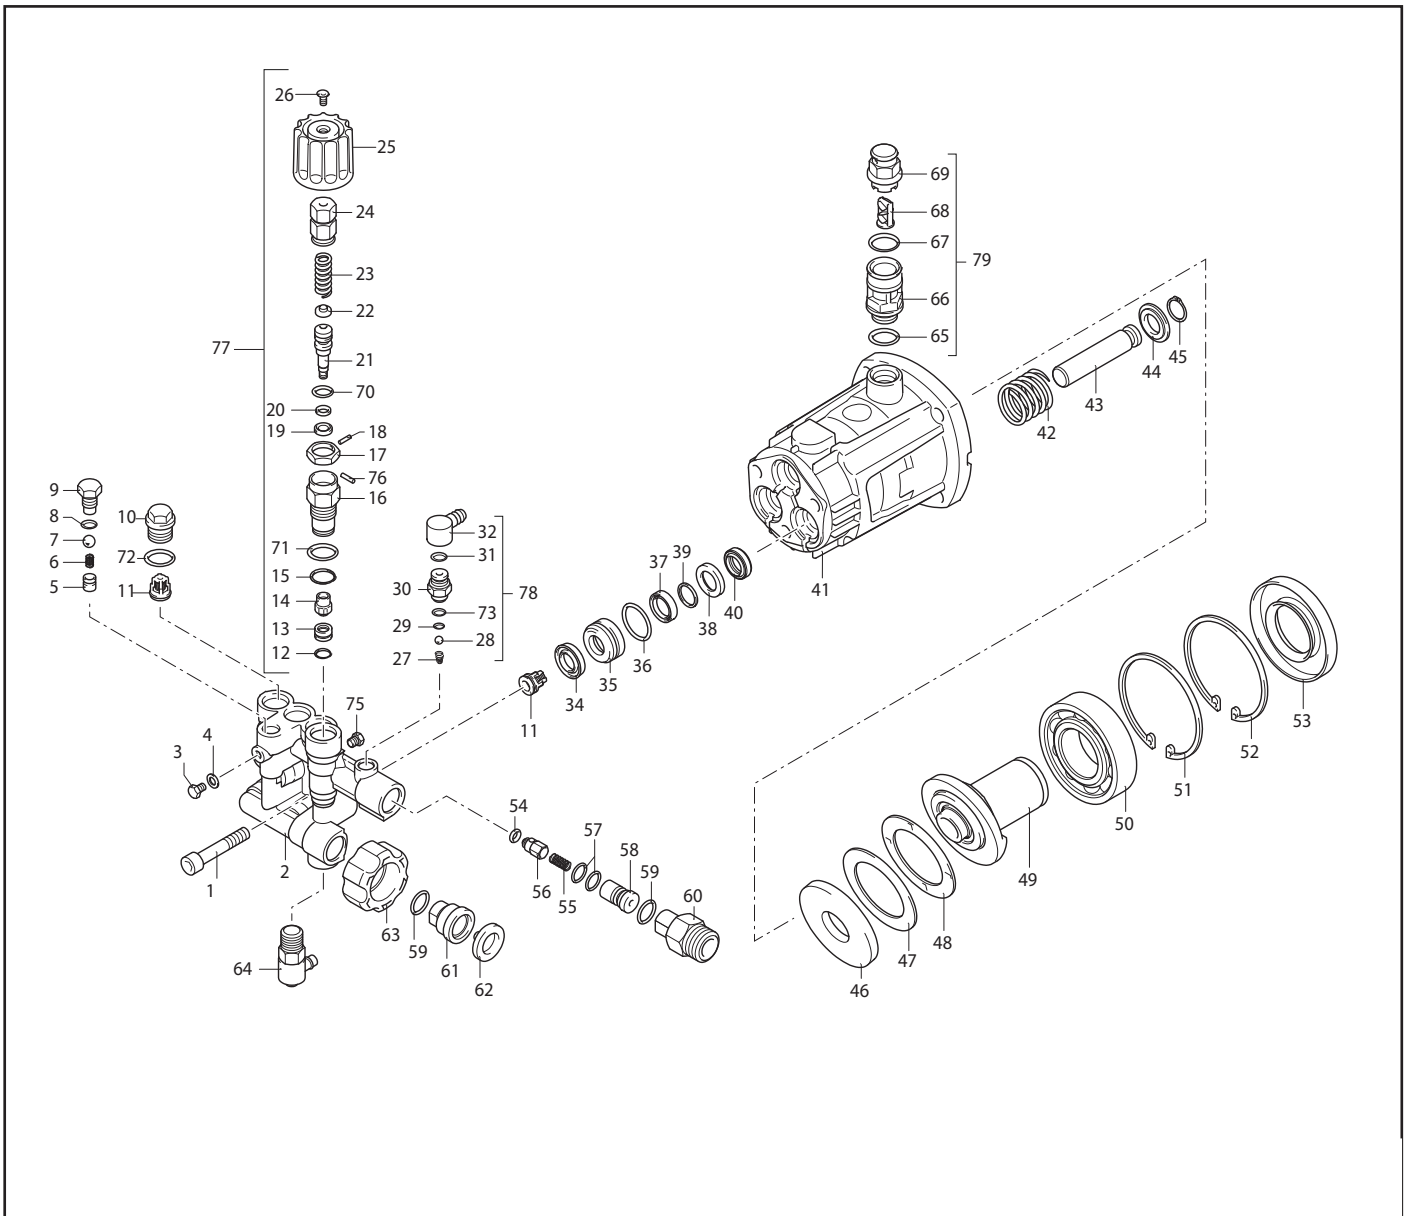

RXV - 3400 RPM Schematic

Complete Pump Head

RXV - 3400 RPM Parts and Kits

Pos	Code	Description	Qty	Note
1	800220	Head Bolt TCEI M8x45	3	(221.3 in/lbs)
2	3800020	Blank Pump Head	1	
3	2840840	Plug	1	(35.4 in/lbs)
4	480650	Washer	1	
5	2840441	Seat Steel	1	
6	2840450	Spring	1	
7	1060100	Ball	1	
8	600180	O-Ring $\emptyset 7.66 \times 1.78$	1	
9	2840830	Plug	1	(88.5 in/lbs)
10	2841530	Valve Cap Alum.	3	(221.3 in/lbs)
11	2849050	Complete valve Brass seat	6	
12	1470210	O-Ring $\emptyset 9 \times 1$	1	
13	2841080	Unloader Seat	1	
14	3800230	Unloader Jet	1	
15	820510	O-Ring $\emptyset 10.82 \times 1.78$	1	
16	3800210	Unloader Piston Guide	1	
17	3800200	Nut	1	
18	3800240	Set Screw M3x4	1	
19	2760210	Fiber Ring	1	
20	660190	O-Ring $\emptyset 6.07 \times 1.78$	1	
21	3800220	Unloader Piston	1	
22	1980220	Spring Plate	1	
23	2760410	Spring	1	
24	3800190	Adjusting Cover	1	
25	3800180	Unloader Knob	1	
26	3800250	Screw M4x8	1	(26.6 in/lbs)
27	1560520	Spring	1	
28	1250280	Ball	1	
29	480480	O-Ring $\emptyset 4.48 \times 1.78$	1	
30	2760610	Chemical Injector Fitting	1	(35.4 in/lbs)
31	480560	O-Ring $\emptyset 6.75 \times 1.78$	1	
32	2320180	Hose Barb $\emptyset 7$	1	
34	3800350	High Pressure Water Seal $\emptyset 14$	3	
35	3800130	Piston guide $\emptyset 14$	3	
36	770590	O-Ring $\emptyset 21.95 \times 1.78$	3	
37	3800150	Low Pressure Water Seal	3	
38	3800170	Bushing	3	
39	3800160	Fiber Ring	3	
40	3800111	Oil Seal	3	
41	3800010	Pump body	1	
42	3800090	Spring	3	
43	3800080	Piston $\emptyset 14$	3	
44	3800400	Piston Lock	3	
45	2360320	Retainer Ring	3	
46	1982760	Thrust Washer	1	
47	1982770	Bearing	1	
48	1982780	Thrust Washer	1	

Pump Oil Part Number: AR64545 (4.5oz)
Pump Oil Capacity 3.35oz, QTY 1
Prefilled with Oil from the Factory.
The Oil in the pump is good for the life of the of the pump. Oil does not need to be changed.
Tightening torque (Tolerance + 0 - -10%)