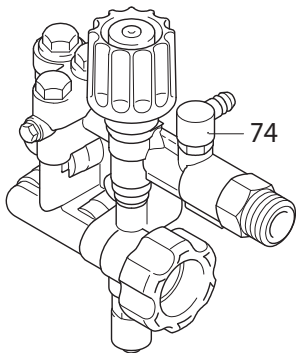

RXV - 3400 RPM Schematic

Complete Pump Head

RXV - 3400 RPM Parts and Kits

Pos	Code	Description	Qty	Note
1	800220	Head Bolt TCEI M8x45	3	(221.3 in/lbs)
2	3800020	Blank Pump Head	1	
3	2840840	Plug	1	(35.4 in/lbs)
4	480650	Washer	1	
5	2840441	Seat Steel	1	
6	2840450	Spring	1	
7	1060100	Ball	1	
8	600180	O-Ring $\emptyset 7.66 \times 1.78$	1	
9	2840830	Plug	1	(88.5 in/lbs)
10	2841530	Valve Cap Alum.	3	(221.3 in/lbs)
11	2849050	Complete valve Brass seat	6	
12	1470210	O-Ring $\emptyset 9 \times 1$	1	
13	2841080	Unloader Seat	1	
14	3800230	Unloader Jet	1	
15	820510	O-Ring $\emptyset 10.82 \times 1.78$	1	
16	3800210	Unloader Piston Guide	1	
17	3800200	Nut	1	
18	3800240	Set Screw M3x4	1	
19	2760210	Fiber Ring	1	
20	660190	O-Ring $\emptyset 6.07 \times 1.78$	1	
21	3800220	Unloader Piston	1	
22	1980220	Spring Plate	1	
23	2760410	Spring	1	
24	3800190	Adjusting Cover	1	
25	3800180	Unloader Knob	1	
26	3800250	Screw M4x8	1	(26.6 in/lbs)
27	1560520	Spring	1	
28	1250280	Ball	1	
29	480480	O-Ring $\emptyset 4.48 \times 1.78$	1	
30	2760610	Chemical Injector Fitting	1	(35.4 in/lbs)
31	480560	O-Ring $\emptyset 6.75 \times 1.78$	1	
32	2320180	Hose Barb $\emptyset 7$	1	
34	3800350	High Pressure Water Seal $\emptyset 14$	3	
35	3800130	Piston guide $\emptyset 14$	3	
36	770590	O-Ring $\emptyset 21.95 \times 1.78$	3	
37	3800150	Low Pressure Water Seal	3	
38	3800170	Bushing	3	
39	3800160	Fiber Ring	3	
40	3800111	Oil Seal	3	
41	3800010	Pump body	1	
42	3800090	Spring	3	
43	3800080	Piston $\emptyset 14$	3	
44	3800400	Piston Lock	3	
45	2360320	Retainer Ring	3	
46	1982760	Thrust Washer	1	
47	1982770	Bearing	1	
48	1982780	Thrust Washer	1	