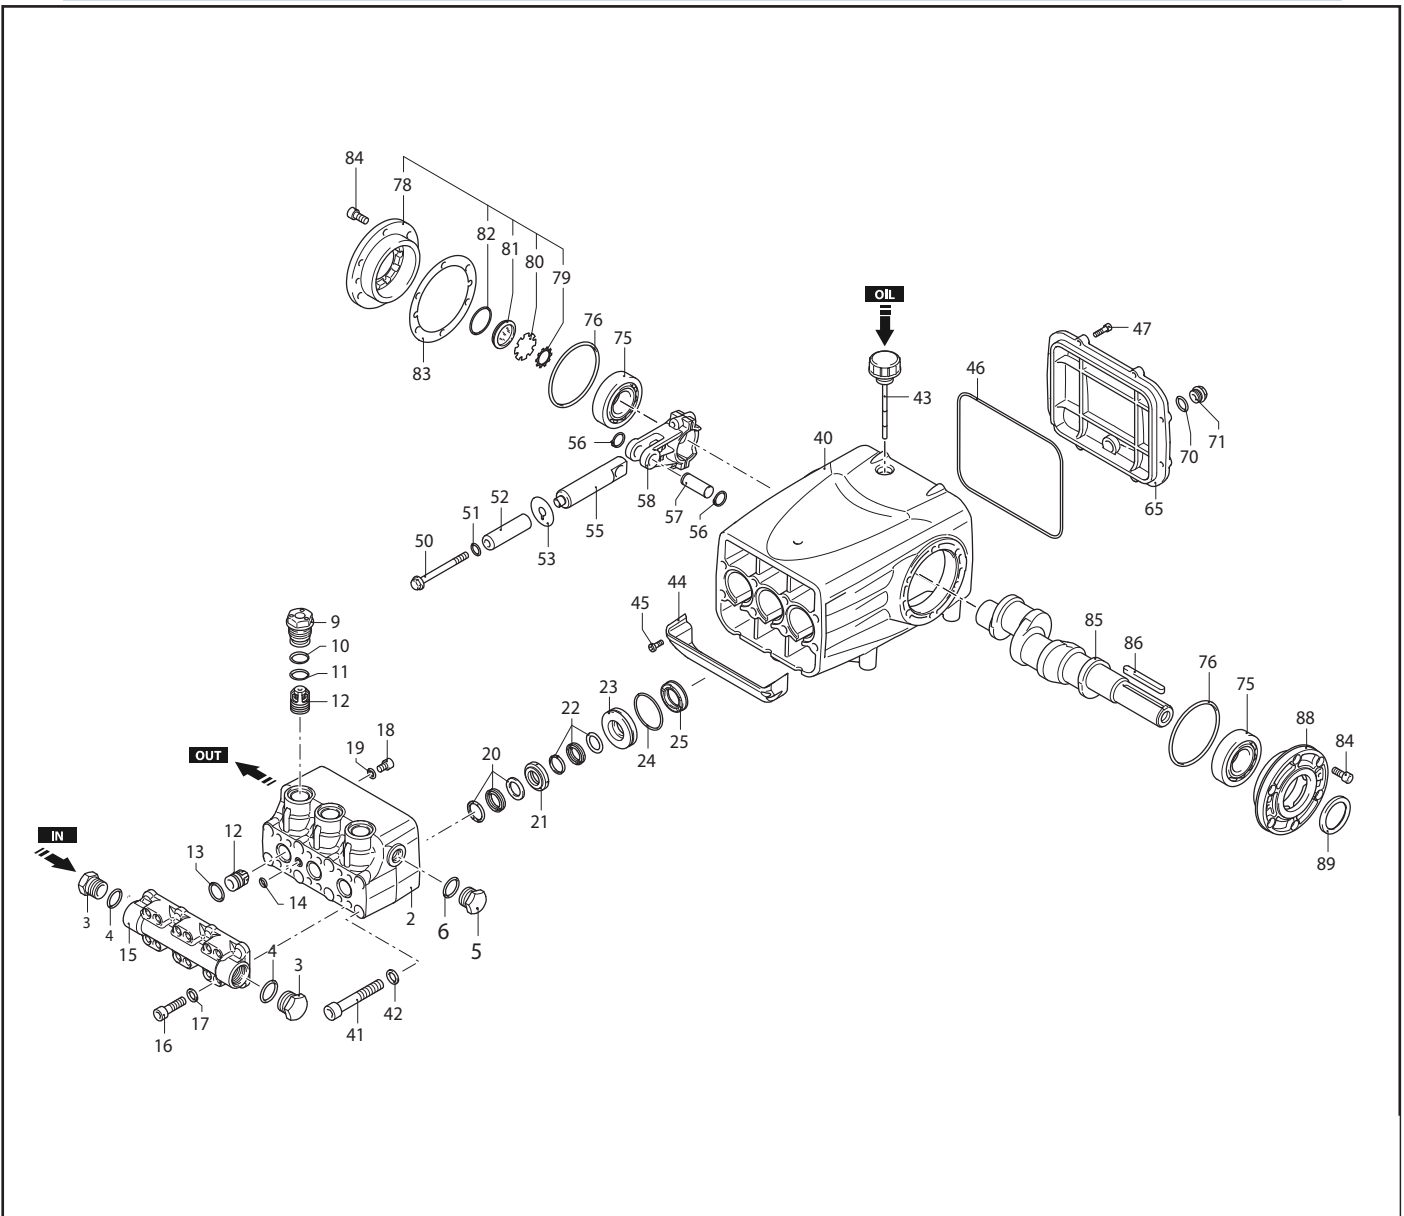

RTX30.500N - 1450 RPM

Complete Pump Head

RTX30.500N - 1400 RPM Parts & Kits

Pos	Code	Description	Qty	Note
1	3669207	Complete Pump Head Ø20	1	
2	3660960	Blank Head	1	
3	1140480	Plug 3/4" G, H	2	309.78 in/lbs
4	550350	O-Ring Ø23.81x2.62	2	
5	3661300	Plug 3/8" G	1	442.54 in/lbs
6	740290	O-Ring Ø14x1.78	1	
9	1941800	Plug H	3	531.04 in/lbs
10	1941070	Fiber Ring	3	
11	880830	O-Ring Ø15.54x2.62	3	
12	3669052	Complete Valve	6	
13	720030	O-Ring Ø22.22x2.62	3	
14	800560	O-Ring Ø8.73x1.78	1	
15	3660970	Suction Fitting	1	
16	3661030	Bolt TCEI M8x40	12	
17	1381850	Lock Washer	12	
18	850252	Screw TCEI M8x12	3	177.01 in/lbs
19	2820500	Sealing Washer	3	
20	2820400	High Pressure Seals w/Support Ring Ø 20	3	
21	2820380	Front Piston Guide Ø20	3	
22	3660430	Low Pressure Seals w/Support Ring Ø 20	3	
23	3660240	Rear Piston Guide Ø20	3	
24	1320360	O-Ring Ø47.35x1.78	3	
25	3660310	Oil Seal	3	
40	3660010	Pump Body	1	
41	3661020	Head Bolt TCEI M10x110	8	442.54 in/lbs
42	650530	Lock Washer	8	
43	3660350	Oil Cap (Vented Dipstick)	1	
44	3661000	Guard	1	
45	2020570	Bolt TC 4x12	2	
46	3660360	O-Ring Ø183.82x2.62	1	
47	780330	Bolt TCEI M6x20	8	88.51 in/lbs
50	3660170	Piston Bolt	3	194.72 in/lbs
51	3660341	O-Ring Ø12x2	3	90 Sh
52	3660160	Piston Ø20	3	
53	3660180	Washer (Slinger)	3	
55	3660081	Piston Rod	3	
56	3660330	Ring	6	
57	3660090	Connecting Rod Pin	3	
58	3660990	Connecting Rod Bronze	3	194.72 in/lbs
65	3660030	Rear Cover	1	
70	740290	O-Ring Ø14x1.78	1	
71	2282280	Plug w/Magnet	1	177.01 in/lbs
75	3660290	Bearing	2	
76	3660740	O-Ring Ø83x3	2	
78	3660050	Side Cover w/Sight Glass	1	

Pos	Code	Description	Qty	Note
79	1941290	Retainer Ring	1	
80	1941260	Sight Glass Diffuser	1	
81	1941270	Oil Sight Glass	1	
82	100410	O-Ring Ø 34.6x2.62	1	
83	3660260	Shim 0.05mm	1	
	3660270	Shim 0.10mm	1	
	3660280	Shim 0.19mm	1	
84	180030	Bolt TCEI M8x20	12	216.84 in/lbs
85	3660060	Solid Shaft 3 ID Stamp	1	
86	3660320	Key	1	
88	3660040	Side Cover Drive Side	1	
89	3660300	Shaft Oil Seal	1	