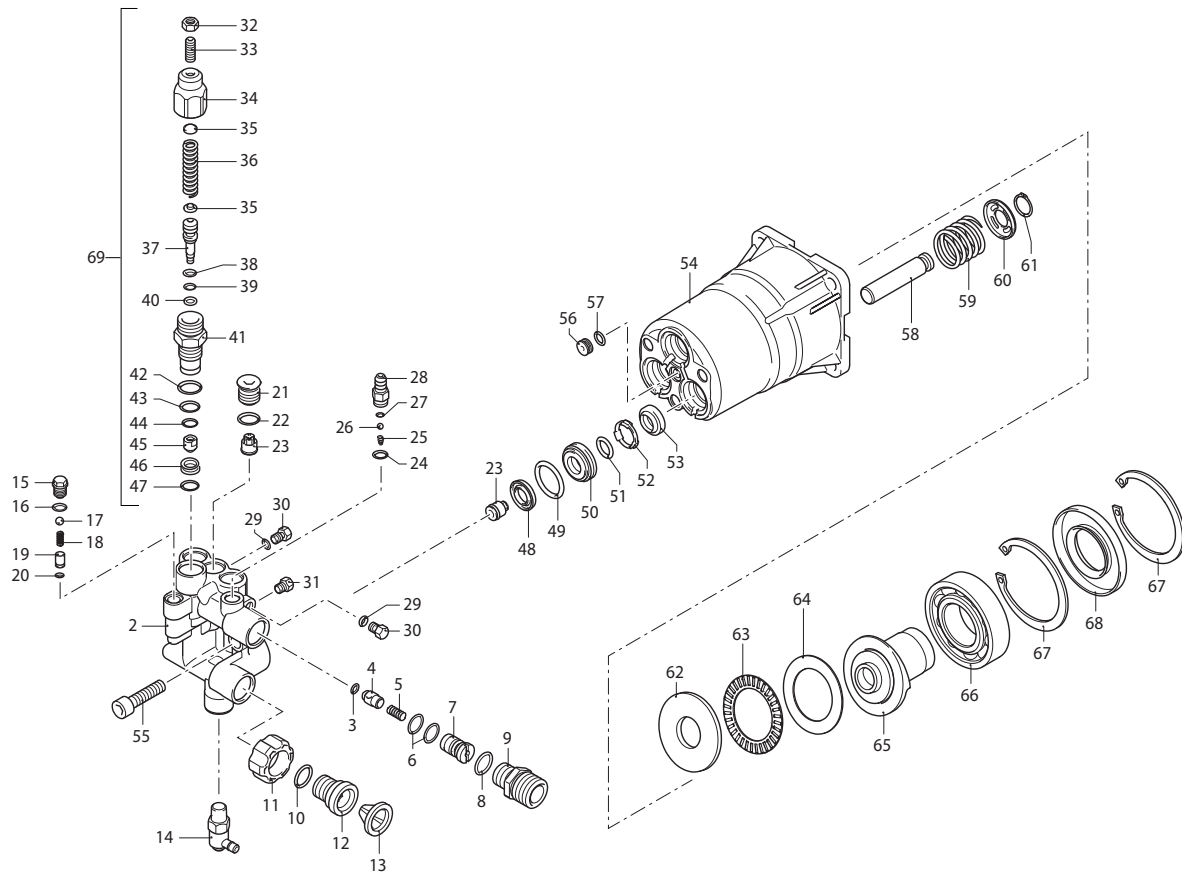

RQV - 3400RPM