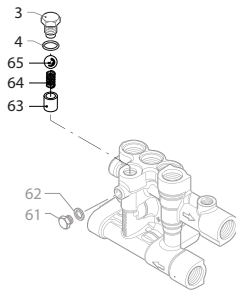

RMV - 3400 RPM Schematic

EZ START KIT

Dual Water Seal Pump

○ ● □

Complete Pump Head

RMV 3400 RPM - Parts and Kits

Pos	Code	Description	Qty	Note
1	380410	Head Bolt M8x40, (221 in/lbs)	3	▼ ■
	800220	Head Bolt M8x45, (221 in/lbs)	3	□ ● ○
2	2841730	Blank Head Alum.	1	▼
	2841731	Blank Head Anodized	1	■
	2840870	Blank Head	1	○
	2841620	Blank Head	1	□ ●
3	2840830	EZ Start Screw (89 in/lbs)	1	
4	600180	O-Ring Ø 7.66x1.78	1	
5	2841530	Valve Cap Alum. (221 in/lbs)	3	
6	740290	O-Ring Ø14x1.78	1	
7	2849051	Complete Valve Plastic seat	6	▼ ■
	2849050	Complete Valve Brass seat	6	□ ● ○
8	1470210	O-Ring Ø9x1	1	
9	2840770	Unloader Seat	1	
10	2840760	Unloader Jet (27 in/lbs)	1	
11	820510	O-Ring Ø 10.82x1.78	1	
12	2840750	Unloader Piston Guide (177 in/lbs)	1	
13	2760210	Fiber Ring	1	
14	660190	O-Ring Ø 6.07x1.78	1	
15	2260100	O-Ring Ø 6.02x2.62	1	
16	2841140	Unloader Piston	1	
17	1060120	Unloader Nut M6	1	
18	392840	Set Screw M6x16	1	
19	2760480	Unloader Barrel	1	
20	1980220	Spring Plate	2	
21	2760410	Unloader Spring	1	
22	2200141	Water Seal	3	▼ ■
	2200141	Water Seal (High & Low)	6	□ ● ○
23	770260	O-Ring Ø 23.52x1.78	3	□
	770590	O-Ring Ø 21.95x1.78	3	● ○
24	2840561	Bushing Ø 12 Plastic	3	▼ ■
25	2840540	Bushing Ø 12 Brass	3	□ ● ○
26	1683500	Oil Seal	3	
27	2840230	Pump Body	1	
28	480560	O-Ring Ø 6.75x1.78	1	
29	2840710	Oil Plug	1	
30	480480	O-Ring Ø 4.48x1.78	1	
31	3700240	Hose Barb Ø8 (35 in/lbs)	1	
32	1250280	Ball	1	
33	1560520	Spring	1	
34	1460431	O-Ring Ø 4x2.5	1	
35	3700220	Jet	1	
36	1080091	Spring	1	
37	800560	O-Ring Ø 8.73x1.78	2	
38	3700200	Shutter	1	
39	2841220	Inlet Fitting 3/4" NH Plastic	1	
40	2841230	Fitting Alum. (221 in/lbs)	1	
41	7369	Filter	1	
42	2841120	Outlet Fitting Alum. (221 in/lbs)	1	
43	2840060	Spring	3	
44	2840040	Piston Ø 12	3	▼ ○ □
	2840530	Piston Ø 12	3	● ■
45	2840050	Piston Lock	3	
46	1980130	Thrust Washer	1	
47	1980250	Bearing	1	
48	1980240	Thrust Washer	1	