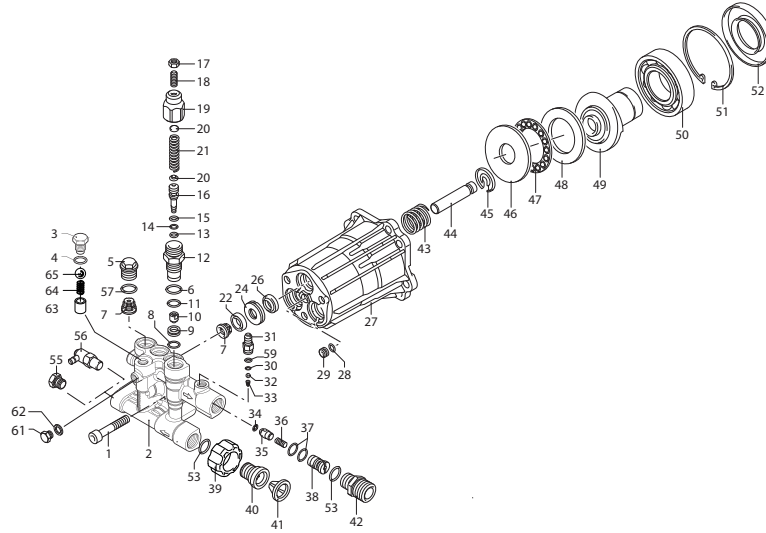

RMV - 3400 RPM Schematic

EZ START KIT

Dual Water Seal Pump

○ ● □

Complete Pump Head

RMV 3400 RPM - Parts and Kits

Pos	Code	Description	Qty	Note
1	380410	Head Bolt M8x40, (221 in/lbs)	3	▼ ■
	800220	Head Bolt M8x45, (221 in/lbs)	3	□ ● ○
2	2841730	Blank Head Alum.	1	▼
	2841731	Blank Head Anodized	1	■
	2840870	Blank Head	1	○
	2841620	Blank Head	1	□ ●
3	2840830	EZ Start Screw (89 in/lbs)	1	
4	600180	O-Ring Ø 7.66x1.78	1	
5	2841530	Valve Cap Alum. (221 in/lbs)	3	
6	740290	O-Ring Ø14x1.78	1	
7	2849051	Complete Valve Plastic seat	6	▼ ■
	2849050	Complete Valve Brass seat	6	□ ● ○
8	1470210	O-Ring Ø9x1	1	
9	2840770	Unloader Seat	1	
10	2840760	Unloader Jet (27 in/lbs)	1	
11	820510	O-Ring Ø 10.82x1.78	1	
12	2840750	Unloader Piston Guide (177 in/lbs)	1	
13	2760210	Fiber Ring	1	
14	660190	O-Ring Ø 6.07x1.78	1	
15	2260100	O-Ring Ø 6.02x2.62	1	
16	2841140	Unloader Piston	1	
17	1060120	Unloader Nut M6	1	
18	392840	Set Screw M6x16	1	
19	2760480	Unloader Barrel	1	
20	1980220	Spring Plate	2	
21	2760410	Unloader Spring	1	
22	2200141	Water Seal	3	▼ ■
	2200141	Water Seal (High & Low)	6	□ ● ○
23	770260	O-Ring Ø 23.52x1.78	3	□
	770590	O-Ring Ø 21.95x1.78	3	● ○
24	2840561	Bushing Ø 12 Plastic	3	▼ ■
25	2840540	Bushing Ø 12 Brass	3	□ ● ○
26	1683500	Oil Seal	3	
27	2840230	Pump Body	1	
28	480560	O-Ring Ø 6.75x1.78	1	
29	2840710	Oil Plug	1	
30	480480	O-Ring Ø 4.48x1.78	1	
31	3700240	Hose Barb Ø8 (35 in/lbs)	1	
32	1250280	Ball	1	
33	1560520	Spring	1	
34	1460431	O-Ring Ø 4x2.5	1	
35	3700220	Jet	1	
36	1080091	Spring	1	
37	800560	O-Ring Ø 8.73x1.78	2	
38	3700200	Shutter	1	
39	2841220	Inlet Fitting 3/4" NH Plastic	1	
40	2841230	Fitting Alum. (221 in/lbs)	1	
41	7369	Filter	1	
42	2841120	Outlet Fitting Alum. (221 in/lbs)	1	
43	2840060	Spring	3	
44	2840040	Piston Ø 12	3	▼ ○ □
	2840530	Piston Ø 12	3	● ■
45	2840050	Piston Lock	3	
46	1980130	Thrust Washer	1	
47	1980250	Bearing	1	
48	1980240	Thrust Washer	1	