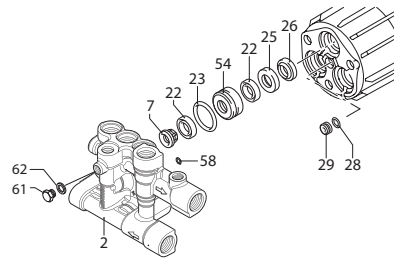

RMV - 3400 RPM Schematic

EZ START KIT

Dual Water Seal Pump

○ ● □

Complete Pump Head

RMV 3400 RPM - Parts and Kits

Pos	Code	Description	Qty	Note
1	380410	Head Bolt M8x40, (221 in/lbs)	3	▼ ■
	800220	Head Bolt M8x45, (221 in/lbs)	3	□ ● ○
2	2841730	Blank Head Alum.	1	▼
	2841731	Blank Head Anodized	1	■
	2840870	Blank Head	1	○
	2841620	Blank Head	1	□ ●
3	2840830	EZ Start Screw (89 in/lbs)	1	
4	600180	O-Ring Ø 7.66x1.78	1	
5	2841530	Valve Cap Alum. (221 in/lbs)	3	
6	740290	O-Ring Ø14x1.78	1	
7	2849051	Complete Valve Plastic seat	6	▼ ■
	2849050	Complete Valve Brass seat	6	□ ● ○
8	1470210	O-Ring Ø9x1	1	
9	2840770	Unloader Seat	1	
10	2840760	Unloader Jet (27 in/lbs)	1	
11	820510	O-Ring Ø 10.82x1.78	1	
12	2840750	Unloader Piston Guide (177 in/lbs)	1	
13	2760210	Fiber Ring	1	
14	660190	O-Ring Ø 6.07x1.78	1	
15	2260100	O-Ring Ø 6.02x2.62	1	
16	2841140	Unloader Piston	1	
17	1060120	Unloader Nut M6	1	
18	392840	Set Screw M6x16	1	
19	2760480	Unloader Barrel	1	
20	1980220	Spring Plate	2	
21	2760410	Unloader Spring	1	
22	2200141	Water Seal	3	▼ ■
	2200141	Water Seal (High & Low)	6	□ ● ○
23	770260	O-Ring Ø 23.52x1.78	3	□
	770590	O-Ring Ø 21.95x1.78	3	● ○
24	2840561	Bushing Ø 12 Plastic	3	▼ ■
25	2840540	Bushing Ø 12 Brass	3	□ ● ○
26	1683500	Oil Seal	3	
27	2840230	Pump Body	1	
28	480560	O-Ring Ø 6.75x1.78	1	
29	2840710	Oil Plug	1	
30	480480	O-Ring Ø 4.48x1.78	1	
31	3700240	Hose Barb Ø8 (35 in/lbs)	1	
32	1250280	Ball	1	
33	1560520	Spring	1	
34	1460431	O-Ring Ø 4x2.5	1	
35	3700220	Jet	1	
36	1080091	Spring	1	
37	800560	O-Ring Ø 8.73x1.78	2	
38	3700200	Shutter	1	
39	2841220	Inlet Fitting 3/4" NH Plastic	1	
40	2841230	Fitting Alum. (221 in/lbs)	1	
41	7369	Filter	1	
42	2841120	Outlet Fitting Alum. (221 in/lbs)	1	
43	2840060	Spring	3	
44	2840040	Piston Ø 12	3	▼ ○ □
	2840530	Piston Ø 12	3	● ■
45	2840050	Piston Lock	3	
46	1980130	Thrust Washer	1	
47	1980250	Bearing	1	
48	1980240	Thrust Washer	1	