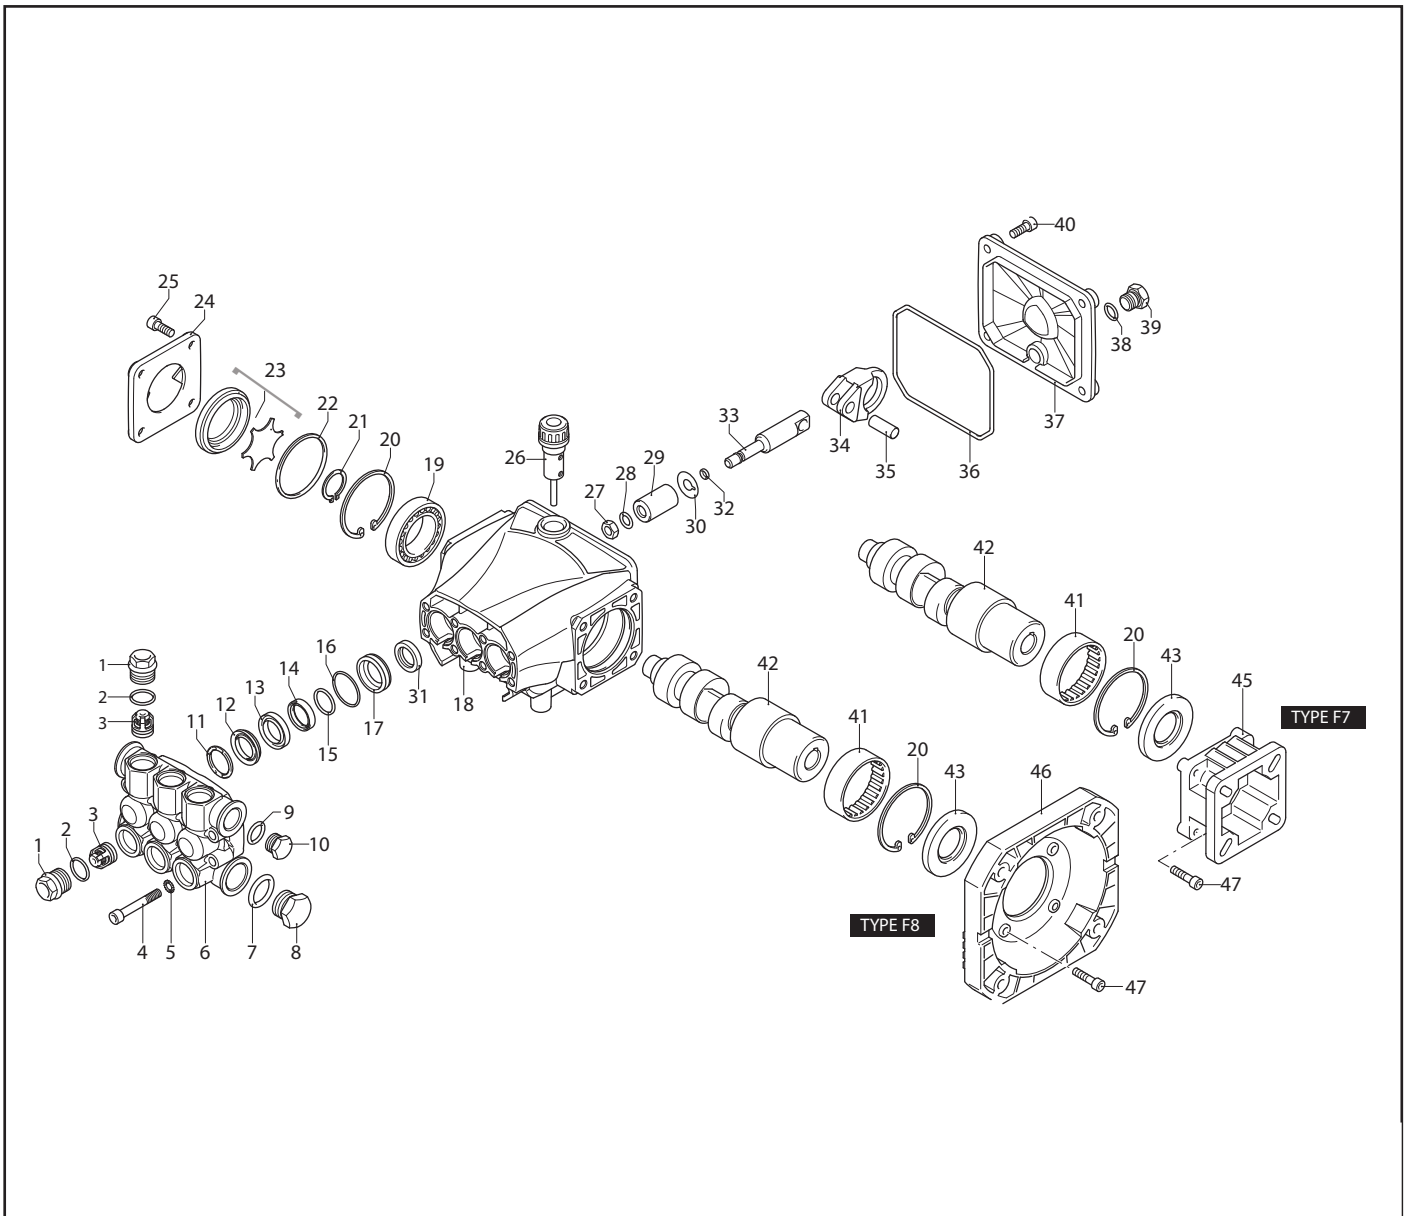

## Complete Pump Head

# RCV - 3400 RPM Parts & Kits

Pos	Code	Description	Qty	Note
1	3200110	Valve Cap (216 in/lbs)	6	
2	1200690	O-Ring Ø 15.6x1.78	6	
3	2769050	Complete Valve	6	
4	800410	Head Bolt M6x40	8	
5	1381550	Lock Washer	8	
6	3200100	Blank Head	1	
7	180101	O-Ring Ø 17.5x2	1	
8	820361	Plug 1/2" G (354 in/lbs)	1	
9	740290	O-Ring Ø 14x1.78	1	
10	1989600	Plug 3/8" G Brass, w/O-ring (221 in/lbs)	1	
11	2760220	Support Ring Ø 15	3	
12	1342761	High Pressure Seal Ø 15	3	
13	3200160	Front Piston Guide Ø 15	3	
14	3200690	Low Pressure Seal	3	
15	3200700	Fiber Ring	3	
16	770590	O-Ring Ø 21.95x1.78	3	
17	3200150	Rear Piston Guide Ø 15	3	
18	3200010	Pump Body	1	
19	1780490	Bearing	1	
20	1260790	Retainer Ring Ø i52	1	
21	1780550	Retainer Ring Ø e 20	1	
22	395081	O-Ring Ø 47.30x2.62	1	
23	3209615	Oil Indicator	1	
24	3200070	Side Cover	1	
25	1200430	Bolt M6x16 (92 in/lbs)	8	
26	3201890	Oil Cap (Vented Dipstick)	1	
27	1260110	Nut M8 (106 in/lbs)	3	
28	1260100	Washer 8x13x0.50	3	
29	1260120	Piston Ø 15	3	
30	1260091	Washer (slinger)	3	
31	1260460	Oil Seal	3	
32	480480	O-Ring Ø 4.48x1.78	3	
33	3200060	Piston Rod	3	
34	3200040	Connecting Rod	3	
35	1780050	Connecting Rod Pin	3	
36	2760280	O-Ring Ø 101.27x2.62	1	
37	3200030	Rear Cover	1	
38	820510	O-Ring Ø 10.82x1.78	1	
39	880581	Plug 1/4" G	1	
40	3200220	Bolt TCEI 6x16	4	
41	1321190	Bearing	1	

AR64516 Oil (16 oz) - Capacity 9.81 oz, QTY 1  
Pumps are Prefilled with Oil from the Factory.  
Change oil every 3-5 months or every 500 hours of operation.  
Tightening torque (Tolerance + 0 ÷ -10%)