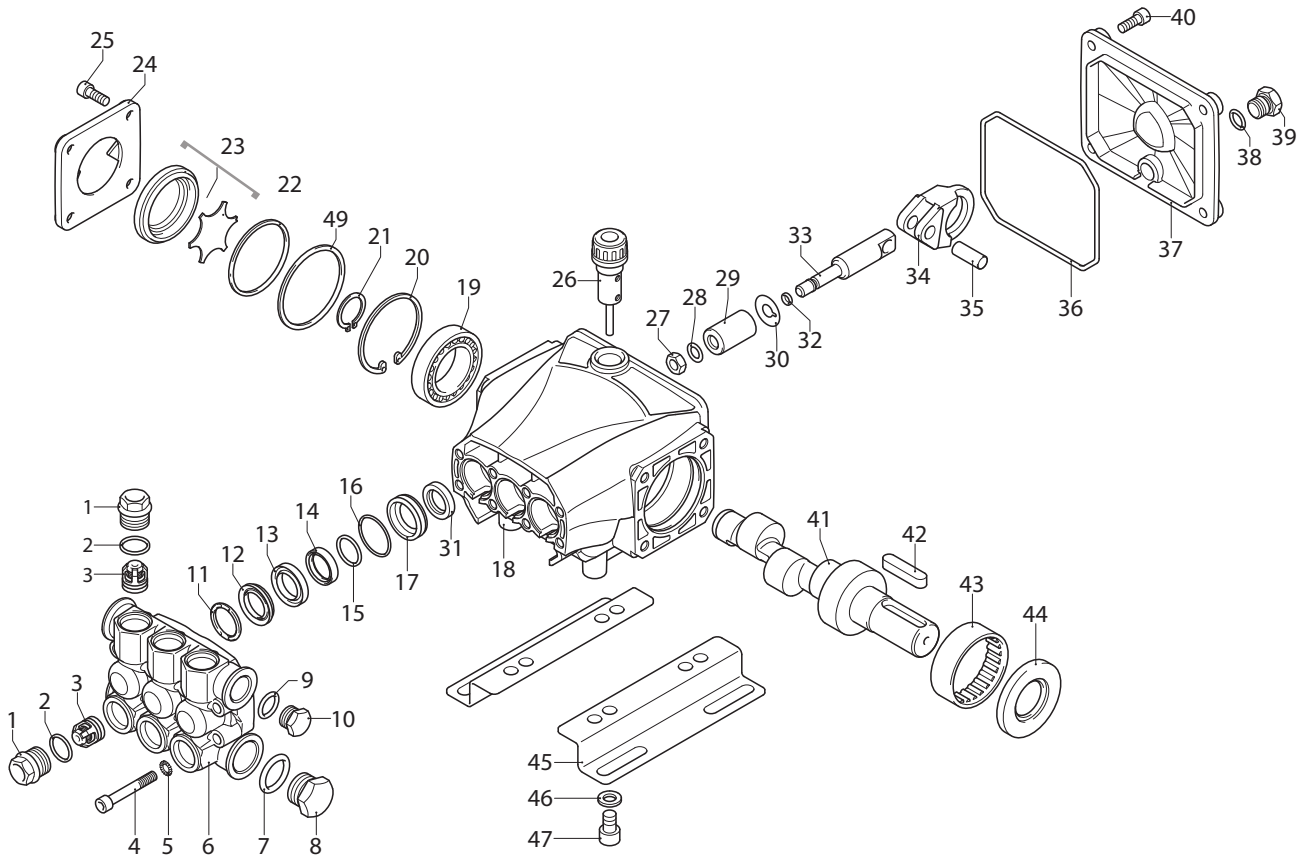

RC - 1450 RPM

Complete Pump Head

RC - 1450 RPM Parts & Kits

Pos	Code	Description	Qty	Note
1	3200110	Valve Cap (216 in/lbs)	6	
2	1200690	O-Ring Ø 15.6x1.78	6	
3	2769050	Complete Valve	6	
4	800410	Head Bolt M6x40	8	
5	1381550	Lock Washer	8	
6	3200020	Blank Head	1	
7	180101	O-Ring Ø 17.5x2	1	
8	820361	Plug 1/2" G (354 in/lbs)	1	
9	740290	O-Ring Ø 14x1.78	1	
10	1989600	Plug 3/8" G Brass, w/O-ring (221 in/lbs)	1	
11	1780140	Support Ring Ø 18	3	
12	1780720	High Pressure Seal	3	
13	3200130	Front Piston Guide	3	
14	3200142	Low Pressure Seal	3	
15	3200260	Fiber Ring	3	
16	770260	O-Ring Ø 21.95x1.78	3	
17	3200120	Rear Piston Guide	1	
18	3200010	Pump Body	1	
19	1780490	Bearing	1	
20	1260790	Retainer Ring Ø i52	1	
21	1780550	Retainer Ring Ø e 20	1	
22	395081	O-Ring Ø 47.30x2.62	1	
23	3209615	Oil Indicator	1	
24	3200070	Side Cover	1	
25	1200430	Bolt M6x16 (92 in/lbs)	8	
26	3201890	Oil Cap (Vented Dipstick)	1	
27	1260110	Nut M8 (106 in/lbs)	3	
28	1260100	Washer 8x13x0.50	3	
29	1260210	Piston Ø 18	3	
30	1260091	Washer (slinger)	3	
31	1260460	Oil Seal	3	
32	480480	O-Ring Ø 4.48x1.78	3	
33	3200060	Piston Rod	3	
34	3200040	Connecting Rod	3	
35	1780050	Connecting Rod Pin	3	
36	2760280	O-Ring Ø 101.27x2.62	1	
37	3200030	Rear Cover	1	
38	820510	O-Ring Ø 10.82x1.78	1	
39	880581	Plug 1/4" G	1	
40	3200220	Bolt TCEI 6x16	4	
	3200290	Solid Shaft 4 ID Stamp	1	○
41	3200280	Solid Shaft 3 ID Stamp	1	●
	3200270	Solid Shaft 2 ID Stamp	1	□

Pos	Code	Description	Qty	Note
42	3200230	Key	1	
43	1321190	Bearing	1	
44	1260750	Shaft Oil Seal	1	
45	320210	Rail	2	
46	1322640	Washer	4	
47	850250	Bolt M8x12	4	
48	42948	Complete Pump Head	1	
49	3201860	Ring Ø 51.8x0.5	1	