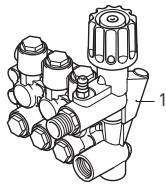

JRA - 1750 RPM

Complete Pump Head

JRA - 1750 RPM Parts & Kits

Pos	Code	Description	Qty	Note
1	4149207	Complete Head Ø14	1	
2	4140660	Blank Head	1	
3	2760260	Plug 1/4" G	1	
4	2841800	Plug	1	(70.8in/lbs)
5	3700250	O-Ring Ø8x1,1	1	
6	2840130	Valve Cap Brass	6	(221.3 in/lbs)
7	2841520	O-Ring Ø13,5x1,8	6	
8	2849051	Complete Valve Plastic seat	6	
9	2760230	Discharge Fitting 3/8" G	1	(35.4 in/lbs)
10	394280	O-Ring Ø12,42x1,78	1	
11	2760270	O-Ring Ø12x1	1	
12	1470210	O-Ring Ø9x1	1	
13	2760120	Orifice Ø2.0	1	
14	2760200	Spring	1	
15	2761511	Jet	1	
16	2101770	O-Ring Ø4x2.5	1	90 Sh
17	3700240	Hose Barb Ø8HBx1/8" G	1	(35.4 in/lbs)
18	480480	O-Ring Ø4.48x1.78	1	
19	1250280	Ball	1	
20	1560520	Spring	1	
21	3700250	O-Ring Ø8x1.1	1	
22	3800140	Water Seal Low & High	6	
23	3800890	Ring Anti-extrusion	3	
24	4140490	Front Piston Guide Ø14	3	
25	4140510	O-Ring Ø22.5x1	3	
26	3800170	Rear Piston Guide	3	
27	3800111	Oil Seals	3	
28	3800250	Screw TSEI M4x8	1	(26.5in/lbs)
29	3800180	Unloader Knob	1	
30	3800200	Nut M16x1	1	
31	3800240	Set Screw STEI M3x4	1	
32	3800190	Adjusting Cover	1	
33	2760410	Unloader Spring	1	
34	1980220	Spring Plate	1	
35	4140170	Unloader Piston	1	
36	2260100	O-Ring Ø6.02x2.62	1	
37	660190	O-Ring Ø6.07x1.78	1	
38	2760210	Fiber Ring Anti-extrusion	1	
39	3800210	Unloader Piston Guide	1	(132.8 in/lbs)
40	3800310	Set Screw STEI M4x4	1	
41	740290	O-Ring Ø14x1.78	1	
42	820510	O-Ring Ø10.82x1.78	1	
43	3800230	Unloader Jet	1	(26.5 in/lbs)
44	2841080	Unloader Seat	1	
45	1470210	O-Ring Ø9x1	1	
46	1120681	O-Ring Ø3.39x1.78	1	
47	600180	O-Ring Ø7.66x1.78	1	
48	1344950	Plug	1	(70.8 in/lbs)
49	3720730	Plug	1	