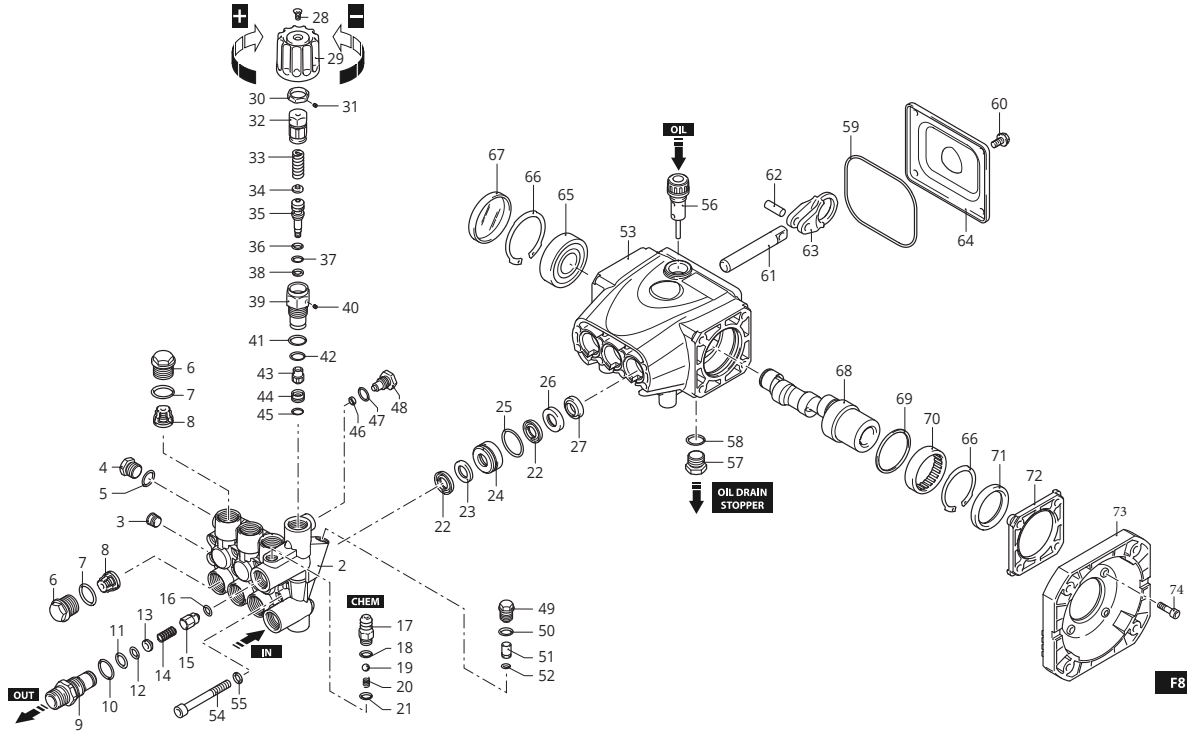

JRA - 1750 RPM

Complete Pump Head

JRA - 1750 RPM Parts & Kits

Pos	Code	Description	Qty	Note
1	4149207	Complete Head Ø14	1	
2	4140660	Blank Head	1	
3	2760260	Plug 1/4" G	1	
4	2841800	Plug	1	(70.8in/lbs)
5	3700250	O-Ring Ø8x1,1	1	
6	2840130	Valve Cap Brass	6	(221.3 in/lbs)
7	2841520	O-Ring Ø13,5x1,8	6	
8	2849051	Complete Valve Plastic seat	6	
9	2760230	Discharge Fitting 3/8" G	1	(35.4 in/lbs)
10	394280	O-Ring Ø12,42x1,78	1	
11	2760270	O-Ring Ø12x1	1	
12	1470210	O-Ring Ø9x1	1	
13	2760120	Orifice Ø2.0	1	
14	2760200	Spring	1	
15	2761511	Jet	1	
16	2101770	O-Ring Ø4x2.5	1	90 Sh
17	3700240	Hose Barb Ø8HBx1/8" G	1	(35.4 in/lbs)
18	480480	O-Ring Ø4.48x1.78	1	
19	1250280	Ball	1	
20	1560520	Spring	1	
21	3700250	O-Ring Ø8x1.1	1	
22	3800140	Water Seal Low & High	6	
23	3800890	Ring Anti-extrusion	3	
24	4140490	Front Piston Guide Ø14	3	
25	4140510	O-Ring Ø22.5x1	3	
26	3800170	Rear Piston Guide	3	
27	3800111	Oil Seals	3	
28	3800250	Screw TSEI M4x8	1	(26.5in/lbs)
29	3800180	Unloader Knob	1	
30	3800200	Nut M16x1	1	
31	3800240	Set Screw STEI M3x4	1	
32	3800190	Adjusting Cover	1	
33	2760410	Unloader Spring	1	
34	1980220	Spring Plate	1	
35	4140170	Unloader Piston	1	
36	2260100	O-Ring Ø6.02x2.62	1	
37	660190	O-Ring Ø6.07x1.78	1	
38	2760210	Fiber Ring Anti-extrusion	1	
39	3800210	Unloader Piston Guide	1	(132.8 in/lbs)
40	3800310	Set Screw STEI M4x4	1	
41	740290	O-Ring Ø14x1.78	1	
42	820510	O-Ring Ø10.82x1.78	1	
43	3800230	Unloader Jet	1	(26.5 in/lbs)
44	2841080	Unloader Seat	1	
45	1470210	O-Ring Ø9x1	1	
46	1120681	O-Ring Ø3.39x1.78	1	
47	600180	O-Ring Ø7.66x1.78	1	
48	1344950	Plug	1	(70.8 in/lbs)
49	3720730	Plug	1	

Pos	Code	Description	Qty	Note
50	1682800	O-Ring Ø6x1.5	1	
51	3721210	Seat	1	
52	3720750	O-Ring Ø4x1	1	
53	4140520	Pump Body	1	
54	1345180	Head Bolt TCEI M5x40	8	(54.9 in/lbs)
55	4140140	Washer	8	
56	4140210	Oil Cap (Vented Dipstick)	1	
57	2841800	Plug	1	(70.8 in/lbs)
58	3700250	O-Ring Ø8x1.1	1	
59	4140090	O-Ring	1	
60	4140270	Bolt TE 5x8	4	
61	4140430	Piston Ø14	3	
62	4140070	Connecting Rod Pin	3	
63	4140080	Connecting Rod Alum.	3	
64	4140030	Rear Cover	1	
65	4140110	Bearing	1	
66	4140360	Retainer Ring Seeger Øi47	2	
67	4140150	Bearing Cap	1	
68	4140540	Hollow Shaft 1 ID Stamp	1	
69	4140190	Ring	1	
70	4140240	Bearing	1	
71	1981730	Shaft Oil Seal	1	
72	4140160	Adapter	1	
73	1584	F8 Flange Electric Motor, NEMA 56-C	1	
74	1040370	Bolt M6x22	4	

Pump Oil Part Number: AR64516 (16 Oz)
Pump Oil Capacity 5.43 oz, QTY 1
Prefilled with Oil from the Factory.
Change oil every 3-5 months or every 500 hours of operation.
Tightening torque (Tolerance + 0 ÷ -10%)

OPTIONAL PARTS/KITS

Pos	Code	Description	Qty	Note
	43988	Unloader Kit	1	Pos 28, 29, 30, 31, 32, 33, 34, 35, 36, 37, 38, 39, 40, 41, 42, 44, 45
	42725	Chemical Injector Kit	1	Pos 17, 18, 19, 20, 21
17	620301	Plug 1/8" G	1	(35.4 in/lbs)
	43482	O-Ring Kit	1	Pos 7, 5, 10, 11, 12, 16, 18, 21, 36, 37, 38, 41, 42, 45, 58

LEGEND

Symbol	Material	Description
○	-	JRA25G25E Ø14

Valve Kit 43478	
Pos.	Qty
35	6

Piston Kit 43894	
Pos.	Qty
49	3

Water Seal Kit 43896	
Pos.	Qty
22	3
25	3

Oil Seal Kit 46148	
Pos.	Qty
43	3
45	1
57	1
58	1